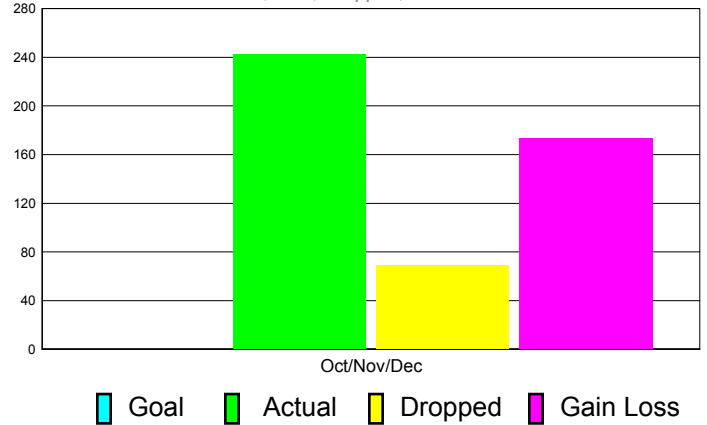

Membership Results 2011-2012

Goal, New, Dropped, Gain/Loss