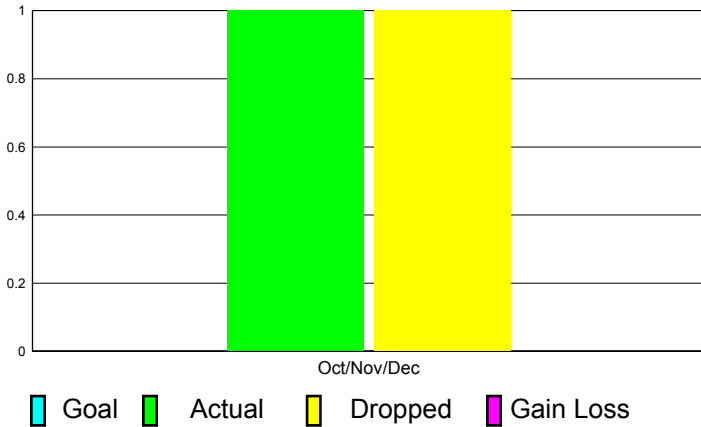

GMT Reports for District (or Undistricted) **District 324C7**

GMT: M NAGARAJAN

Location: INDIA

GMT CA: 6

CLUBS

**Club Results
2011-2012**

**Clubs
2010-2011**

Month	New Club Goal	Actual New Clubs	Actual Dropped Clubs	Gain/Loss of Clubs	Gain/Loss of Clubs
Oct/Nov/Dec	0	1	1	0	-1
Totals	0	1	1	0	-1

Club Results 2011-2012

Goal, New, Dropped, Gain/Loss

Comparison of Club Gain/Loss

Current Year Compared to the Previous Year

YTD Status Quo Clubs 2010-2011

Status Quo Clubs Compared to Status Quo Members

MEMBERSHIP