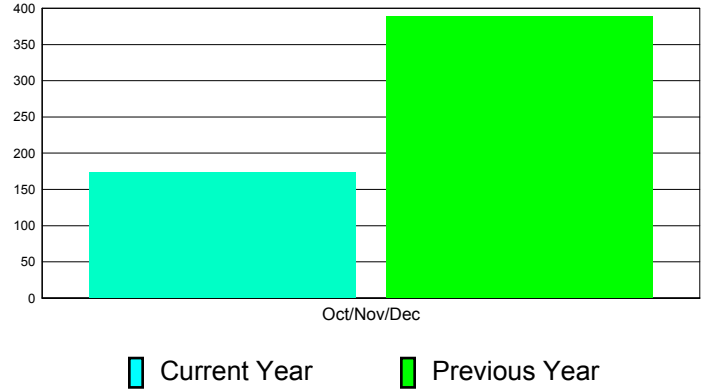

Comparison of Membership Gain/Loss

Current Year Compared to the Previous Year